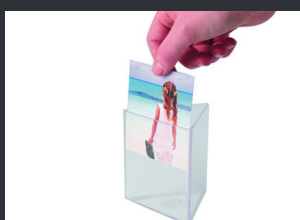

Vision Pen Pot

Elegant combined note paper and pen holder

- Stylish good looks, moulded in thick acrylic
- Choose from face only insert or all-round print
- Paper refills available
- Gift set available with matching pens
- Takes approx 200 sheets

VP02

INSERT SIZE

PER BOX

SECS TO MAKE

How to...

1. Insert your print

2. Slide insert down firmly

3. Use or give!