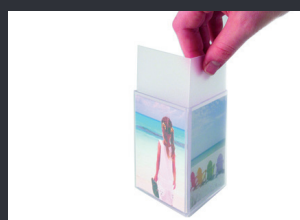

Vision Pen Pot

Elegant combined note paper and pen holder

- Stylish good looks, moulded in thick acrylic
- Choose from face only insert or all-round print
- Paper refills available
- Gift set available with matching pens
- Takes approx 200 sheets

VP02

INSERT SIZE

PER BOX

SECS TO MAKE

How to...

1. Insert your print

2. Slide insert down firmly

3. Use or give!