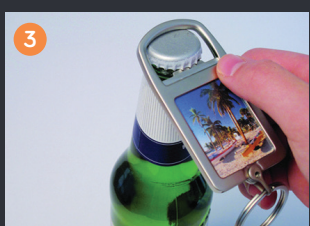

Use or give!