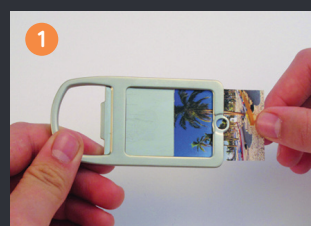

Items made here in the UK have a reduced carbon footprint by eliminating CO2 levels caused by shipping from overseas and by reducing transportation times.

Metal Bottle Opener

- High quality designer gift**
- Quality metal bottle opener with gift box
 - Tough, hard-wearing design
 - Matt satin finish
 - Takes standard UK passport size photos
 - Registered design

IMB08 | 35 x 45mm | 1-3/8 x 1-3/4" | 100 | 43 | HCIP

How to...

Insert your print between the folded acetate

Slide in and clip keyring in place

Use or give!

www.youtube.com/adventa