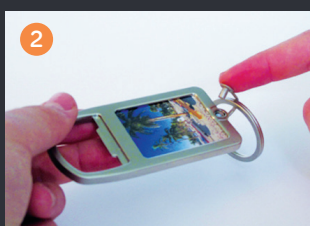

Items made here in the UK have a reduced carbon footprint by eliminating CO2 levels caused by shipping from overseas and by reducing transportation times.

Metal Bottle Opener

- High quality designer gift**
- Quality metal bottle opener with gift box
 - Tough, hard-wearing design
 - Matt satin finish
 - Takes standard UK passport size photos
 - Registered design

IMB08 | 35 x 45mm | 1-3/8 x 1-3/4" | 100 | 43 | HCIP

How to...

Insert your print between the folded acetate

Slide in and clip keyring in place

Use or give!

www.youtube.com/adventa