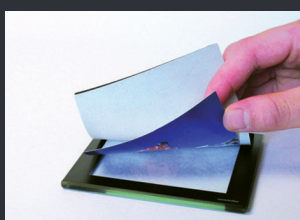

How to...

1. Position your print