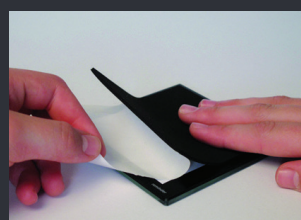

2. Peel off backing and seal