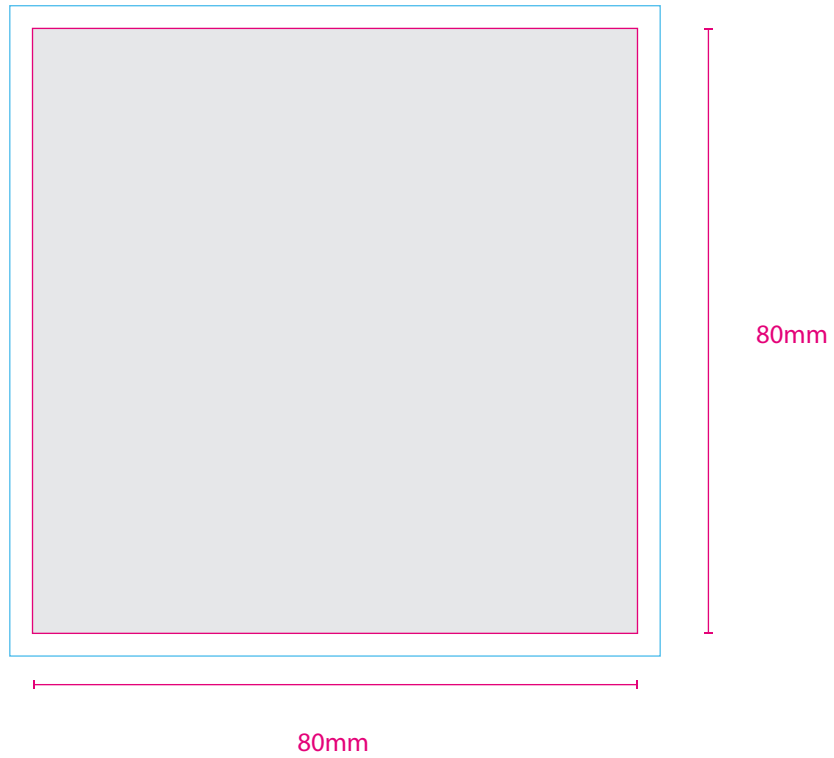

Glass Coaster Template

-  Cutter Guide
-  Min Bleed area
-  Artwork Visible Area